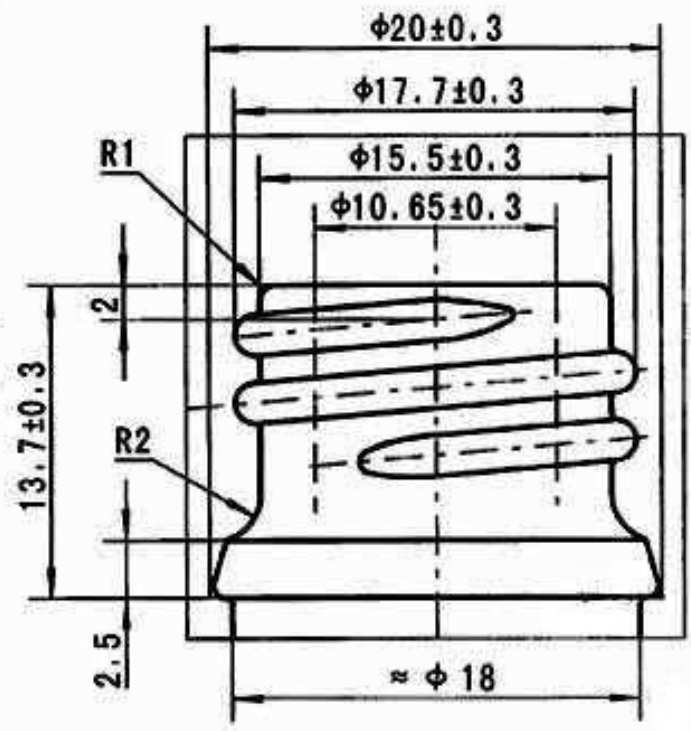

Specification sheet

Screw-pitch: 3
 Screw-breadth: 1.8
 Screw-thread: 2.2

Filling Cap.:	20ml	DES'D by		REF. NO.:	490201
		Date:		DRG. NO.:	20ZOQ
Brimful Cap.:	22.5±2ml	CHK'D by		Material	Essence oil bottle, Type III
		Date:			Made of Soda-lime Silica Glass
Weight:	Aroud 35g	APP'D by			
		Date:			