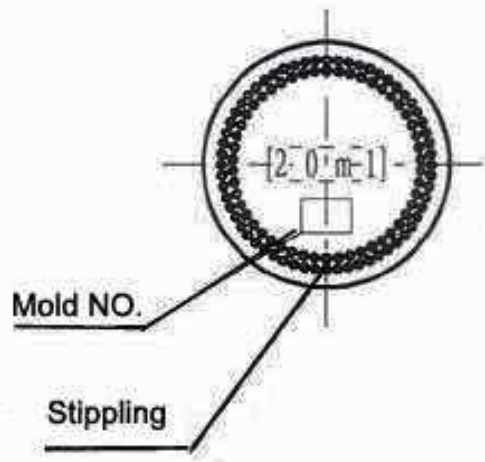

Specification sheet

Screw-pitch: 3
 Screw-breadth: 1.8
 Screw-thread: 2.2

Filling Cap.:	20ml	DES'D by		REF. NO.:	490201
		Date:		DRG. NO.:	20ZOQ
Brimful Cap.:	22.5±2ml	CHK'D by		Material	Essence oil bottle, Type III
		Date:			Made of Soda-lime Silica Glass
Weight:	Aroud 35g	APP'D by			
		Date:			