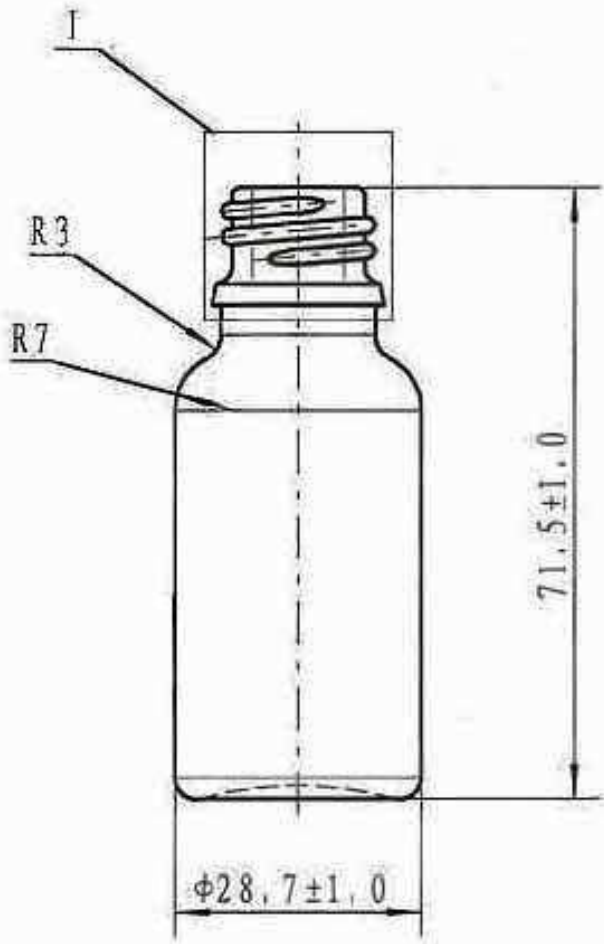

Specification sheet

Screw-pitch: 3
 Screw-breadth: 1.8
 Screw-thread: 2.2

Filling Cap.:	20ml	DES'D by		REF. NO.:	490201
		Date:		DRG. NO.:	20ZOQ
Brimful Cap.:	22.5±2ml	CHK'D by		Material	Essence oil bottle, Type III
		Date:			Made of Soda-lime Silica Glass
Weight:	Aroud 35g	APP'D by			
		Date:			