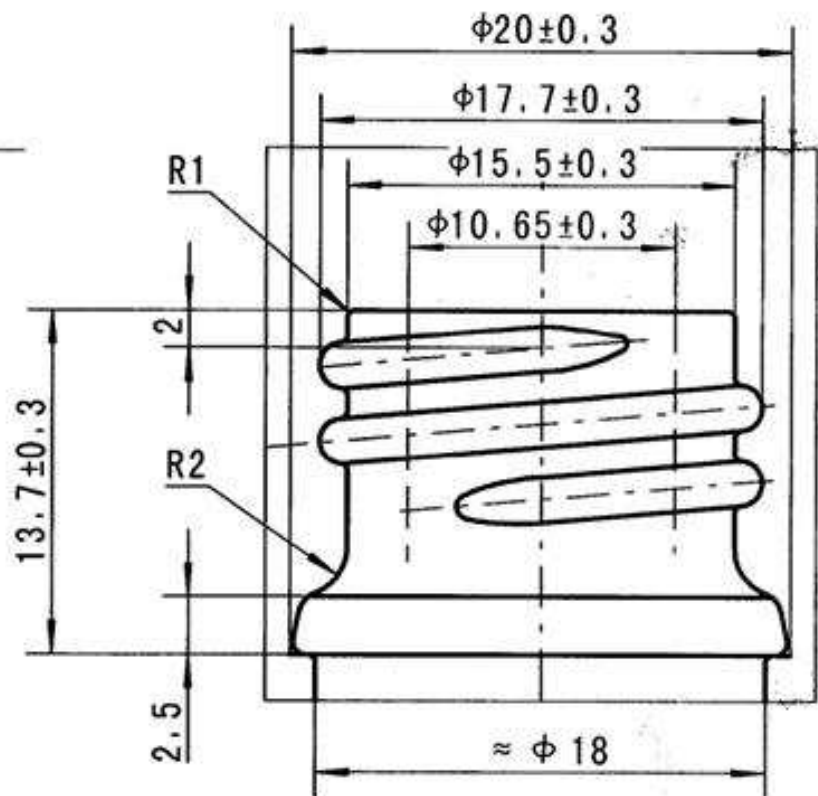

I
3:1

Filling Cap.:	10ml	DES'D by		REF. NO.:	490101 #
		Date:		DRG. NO.:	10ZOQ
Brimful Cap.:	12.5±2ml	CHK'D by		Material	Essence oil bottle, Type III
		Date:			Made of Soda-lime Silica Glass
Weight:	Around 27.5g	APP'D by			
		Date:			