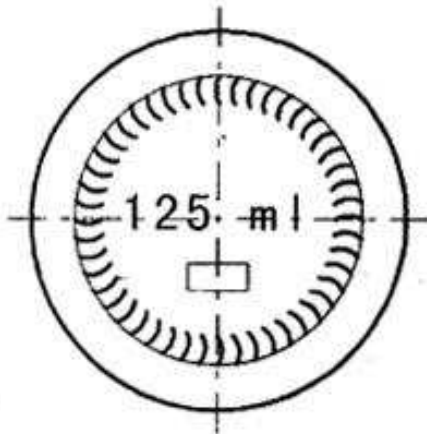

(2:1)

Filling Cap.:	125ml	DES'D by		REF. NO.:	441251 #
		Date:		DRG. NO.:	125ml
Brimful Cap.:	133ml	CHK'D by		Material	Glass Bottle for Syrup, Type III
		Date:			Made of Soda-lime Silica Glass
Weight:	90g	APP'D by			
		Date:			