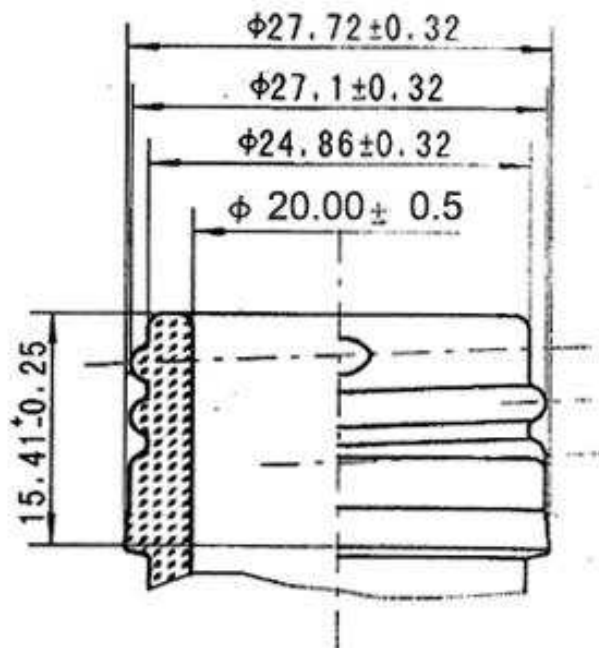

(2:1)

Filling Cap.:	125ml	DES'D by		REF. NO.:	441251 #
		Date:		DRG. NO.:	125ml
Brimful Cap.:	133ml	CHK'D by		Material	Glass Bottle for Syrup, Type III
		Date:			Made of Soda-lime Silica Glass
Weight:	90g	APP'D by			
		Date:			